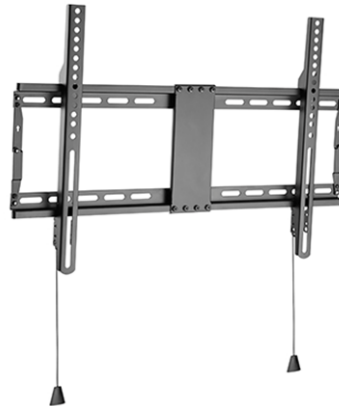

WM-80F-01

## TV wall mount (fixed), 37"-80" (70 kg)

- Position your screen perfectly
- Lightweight and flat design

### Features

- Heavy duty steel LCD screen wall mount
- Supports most 37" 80" LCD TV's
- Automatic spring locks with quick release cords for easy installation
- VESA compatible, max. 600 mm x 400 mm
- Distance to the wall: 29 mm
- Includes all necessary installation materials

### Specifications

Material: steel  
Surface finish: powder coating  
Color: fine texture black  
Fit screen size: 37" 80"  
Vesa compatible: 200x200, 300x200, 400x200, 300x300, 400x300, 400x400, 600x400 mm  
Weight capacity: 70 kg  
Profile: 29 mm  
Tilt range: n/a  
Swivel range: n/a  
Screen level: n/a  
Installation: solid wall, double stud (406mm/450mm/600mm)  
Net weight: 1.93 kg